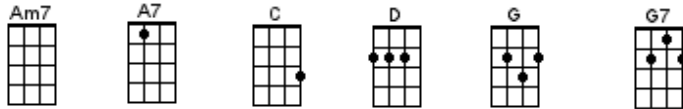

## Love By Nat King Cole

G Am7  
L is for the way you look at me  
D G  
O is for the only one I see  
G7 C  
V is very, very extraordinary  
A7 D  
E is even more than anyone that you adore can

G Am7  
Love is all that I can give to you  
D G  
Love is more than just a game for two  
G7  
Two in love can make it  
C  
Take my heart and please dont break it  
D G  
Love was made for me and you