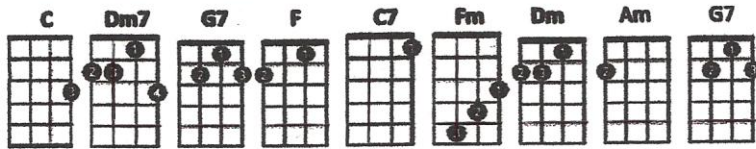

White Christmas

Bing Crosby

CHORDS USED IN THIS SONG

[C]I'm dreaming of a
[Dm7]white [G7]Christmas
[F]Just like the [G7]ones I used to
[C]know [G7]
Where the [C]tree-tops [C7]glisten
And [F]children [Fm]listen
to [C]hear [Am]sleigh-bells in the
[Dm]snow [G7]

[C]I'm [Am]dreaming of a
[Dm7]white [G7]Christmas
[F]With every [G7]Christmas card I
[C]write
May your [C]days be
[C7]merry and [F]bright [Fm]
And may [C]all [Am] your [Dm] Christ[G7]mases be
[C]white